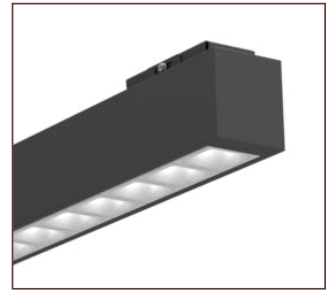

Corelite
DISCREET

Revolutionary Optics and Mindful Glare Control

Indirect Lighting

Wide smooth indirect batwing distribution enables greater row spacing while maintaining ideal ceiling uniformity. Find the flexibility you need, or reduce fixture count without creating harsh contrast.

UGR Values/Table

Baffle Finish	Lumen output	UGR
Black	025U/0100D	2.8
Black	050U/050D	0
White	025U/0100D	10.5
White	050U/050D	5.6

*See specification sheet for optical performance details.

Direct lighting

Soft uniform illumination in a symmetrical 2"x2" aperture with a 45° cutoff angle. Unified Glare Ratings (UGR) of less than 13 and as low as 0 in some configurations.

*See specification sheet for optical performance details.

Less is more
Make a big statement
with Discreet's compact form.

Installation Versatility

- 2', 4', 6', 8', 12' – simple building blocks to create runs.
- Joining fixtures is quick and provides a rigid and tight connection.
- Navigate existing ceiling obstructions with field adjustable mounting locations.
- The 12' Advantage – Reduce time and labor costs during installation with 33% fewer fixtures, joint connections, and mounting points compared to 8 ft. unit max.

Suspended

Recessed

Wall

Surface

Combinations

Mix or match to create a customized fixture to complement the design of any space.