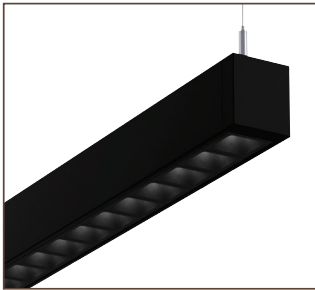

Corelite
DISCREET

Revolutionary Optics and Mindful Glare Control

Indirect Lighting

Wide smooth indirect batwing distribution enables greater row spacing while maintaining ideal ceiling uniformity. Find the flexibility you need, or reduce fixture count without creating harsh contrast.

UGR Values/Table

Baffle Finish	Lumen output	UGR
Black	025U/0100D	2.8
Black	050U/050D	0
White	025U/0100D	10.5
White	050U/050D	5.6

*See specification sheet for optical performance details.

Direct lighting

Soft uniform illumination in a symmetrical 2"x2" aperture with a 45° cutoff angle. Unified Glare Ratings (UGR) of less than 13 and as low as 0 in some configurations.

*See specification sheet for optical performance details.

Less is more
Make a big statement
with Discreet's compact form.

Installation Versatility

- 2', 4', 6', 8', 12' – simple building blocks to create runs.
- Joining fixtures is quick and provides a rigid and tight connection.
- Navigate existing ceiling obstructions with field adjustable mounting locations.
- The 12' Advantage – Reduce time and labor costs during installation with 33% fewer fixtures, joint connections, and mounting points compared to 8 ft. unit max.

Suspended

Recessed

Wall

Surface

Combinations

Mix or match to create a customized fixture to complement the design of any space.