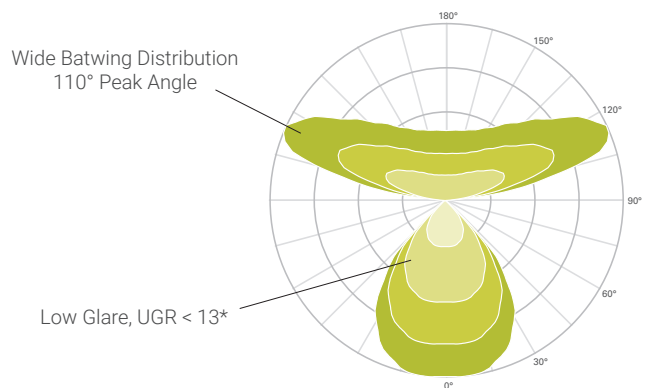

Corelite
DISCREET

Revolutionary Optics and Mindful Glare Control

Indirect Lighting

Wide smooth indirect batwing distribution enables greater row spacing while maintaining ideal ceiling uniformity. Find the flexibility you need, or reduce fixture count without creating harsh contrast.

UGR Values/Table

Baffle Finish	Lumen output	UGR
Black	025U/0100D	2.8
Black	050U/050D	0
White	025U/0100D	10.5
White	050U/050D	5.6

*See specification sheet for optical performance details.

Direct lighting

Soft uniform illumination in a symmetrical 2"x2" aperture with a 45° cutoff angle. Unified Glare Ratings (UGR) of less than 13 and as low as 0 in some configurations.

*See specification sheet for optical performance details.

Less is more
Make a big statement
with Discreet's compact form.

Installation Versatility

- 2', 4', 6', 8', 12' – simple building blocks to create runs.
- Joining fixtures is quick and provides a rigid and tight connection.
- Navigate existing ceiling obstructions with field adjustable mounting locations.
- The 12' Advantage – Reduce time and labor costs during installation with 33% fewer fixtures, joint connections, and mounting points compared to 8 ft. unit max.