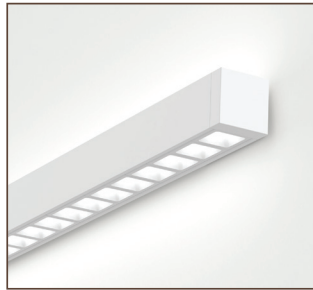

Corelite
DISCREET

Revolutionary Optics and Mindful Glare Control

Indirect Lighting

Wide smooth indirect batwing distribution enables greater row spacing while maintaining ideal ceiling uniformity. Find the flexibility you need, or reduce fixture count without creating harsh contrast.

UGR Values/Table

Baffle Finish	Lumen output	UGR
Black	025U/0100D	2.8
Black	050U/050D	0
White	025U/0100D	10.5
White	050U/050D	5.6

*See specification sheet for optical performance details.

Direct lighting

Soft uniform illumination in a symmetrical 2"x2" aperture with a 45° cutoff angle. Unified Glare Ratings (UGR) of less than 13 and as low as 0 in some configurations.

*See specification sheet for optical performance details.

Less is more
Make a big statement
with Discreet's compact form.

Installation Versatility

- 2', 4', 6', 8', 12' – simple building blocks to create runs.
- Joining fixtures is quick and provides a rigid and tight connection.
- Navigate existing ceiling obstructions with field adjustable mounting locations.
- The 12' Advantage – Reduce time and labor costs during installation with 33% fewer fixtures, joint connections, and mounting points compared to 8 ft. unit max.

Suspended

Recessed

Wall

Surface

Combinations

Mix or match to create a customized fixture to complement the design of any space.