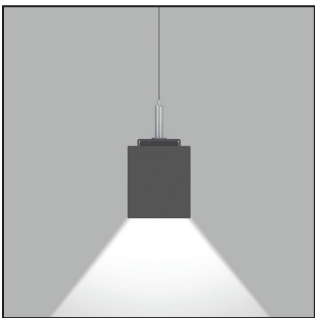

Corelite
DISCREET

Revolutionary Optics and Mindful Glare Control

Indirect Lighting

Wide smooth indirect batwing distribution enables greater row spacing while maintaining ideal ceiling uniformity. Find the flexibility you need, or reduce fixture count without creating harsh contrast.

UGR Values/Table

Baffle Finish	Lumen output	UGR
Black	025U/0100D	2.8
Black	050U/050D	0
White	025U/0100D	10.5
White	050U/050D	5.6

*See specification sheet for optical performance details.

Direct lighting

Soft uniform illumination in a symmetrical 2"x2" aperture with a 45° cutoff angle. Unified Glare Ratings (UGR) of less than 13 and as low as 0 in some configurations.

*See specification sheet for optical performance details.

Less is more
Make a big statement
with Discreet's compact form.

Installation Versatility

- 2', 4', 6', 8', 12' – simple building blocks to create runs.
- Joining fixtures is quick and provides a rigid and tight connection.
- Navigate existing ceiling obstructions with field adjustable mounting locations.
- The 12' Advantage – Reduce time and labor costs during installation with 33% fewer fixtures, joint connections, and mounting points compared to 8 ft. unit max.

Suspended

Recessed

Wall

Surface

Combinations

Mix or match to create a customized fixture to complement the design of any space.