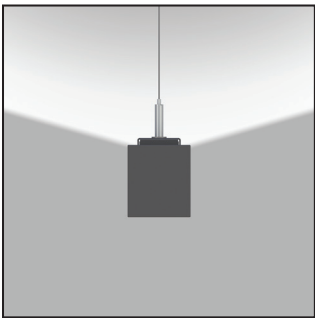

Corelite
DISCREET

Revolutionary Optics and Mindful Glare Control

Indirect Lighting

Wide smooth indirect batwing distribution enables greater row spacing while maintaining ideal ceiling uniformity. Find the flexibility you need, or reduce fixture count without creating harsh contrast.

UGR Values/Table

Baffle Finish	Lumen output	UGR
Black	025U/0100D	2.8
Black	050U/050D	0
White	025U/0100D	10.5
White	050U/050D	5.6

*See specification sheet for optical performance details.

Direct lighting

Soft uniform illumination in a symmetrical 2"x2" aperture with a 45° cutoff angle. Unified Glare Ratings (UGR) of less than 13 and as low as 0 in some configurations.

*See specification sheet for optical performance details.

Less is more
Make a big statement
with Discreet's compact form.

Installation Versatility

- 2', 4', 6', 8', 12' – simple building blocks to create runs.
- Joining fixtures is quick and provides a rigid and tight connection.
- Navigate existing ceiling obstructions with field adjustable mounting locations.
- The 12' Advantage – Reduce time and labor costs during installation with 33% fewer fixtures, joint connections, and mounting points compared to 8 ft. unit max.

Suspended

Recessed

Wall

Surface

Combinations

Mix or match to create a customized fixture to complement the design of any space.