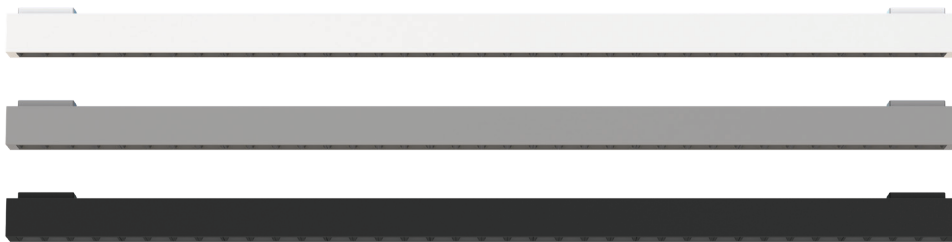

Corelite
DISCREET

Revolutionary Optics and Mindful Glare Control

Indirect Lighting

Wide smooth indirect batwing distribution enables greater row spacing while maintaining ideal ceiling uniformity. Find the flexibility you need, or reduce fixture count without creating harsh contrast.

Suspended

Recessed

Wall

Surface

Combinations

Mix or match to create a customized fixture to complement the design of any space.