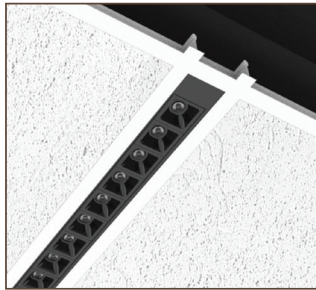

Corelite
DISCREET

Revolutionary Optics and Mindful Glare Control

Indirect Lighting

Wide smooth indirect batwing distribution enables greater row spacing while maintaining ideal ceiling uniformity. Find the flexibility you need, or reduce fixture count without creating harsh contrast.

UGR Values/Table

Baffle Finish	Lumen output	UGR
Black	025U/0100D	2.8
Black	050U/050D	0
White	025U/0100D	10.5
White	050U/050D	5.6

*See specification sheet for optical performance details.

Direct lighting

Soft uniform illumination in a symmetrical 2"x2" aperture with a 45° cutoff angle. Unified Glare Ratings (UGR) of less than 13 and as low as 0 in some configurations.

*See specification sheet for optical performance details.

Less is more
Make a big statement
with Discreet's compact form.

Installation Versatility

- 2', 4', 6', 8', 12' – simple building blocks to create runs.
- Joining fixtures is quick and provides a rigid and tight connection.
- Navigate existing ceiling obstructions with field adjustable mounting locations.
- The 12' Advantage – Reduce time and labor costs during installation with 33% fewer fixtures, joint connections, and mounting points compared to 8 ft. unit max.

Suspended

Recessed

Wall

Surface

Combinations

Mix or match to create a customized fixture to complement the design of any space.